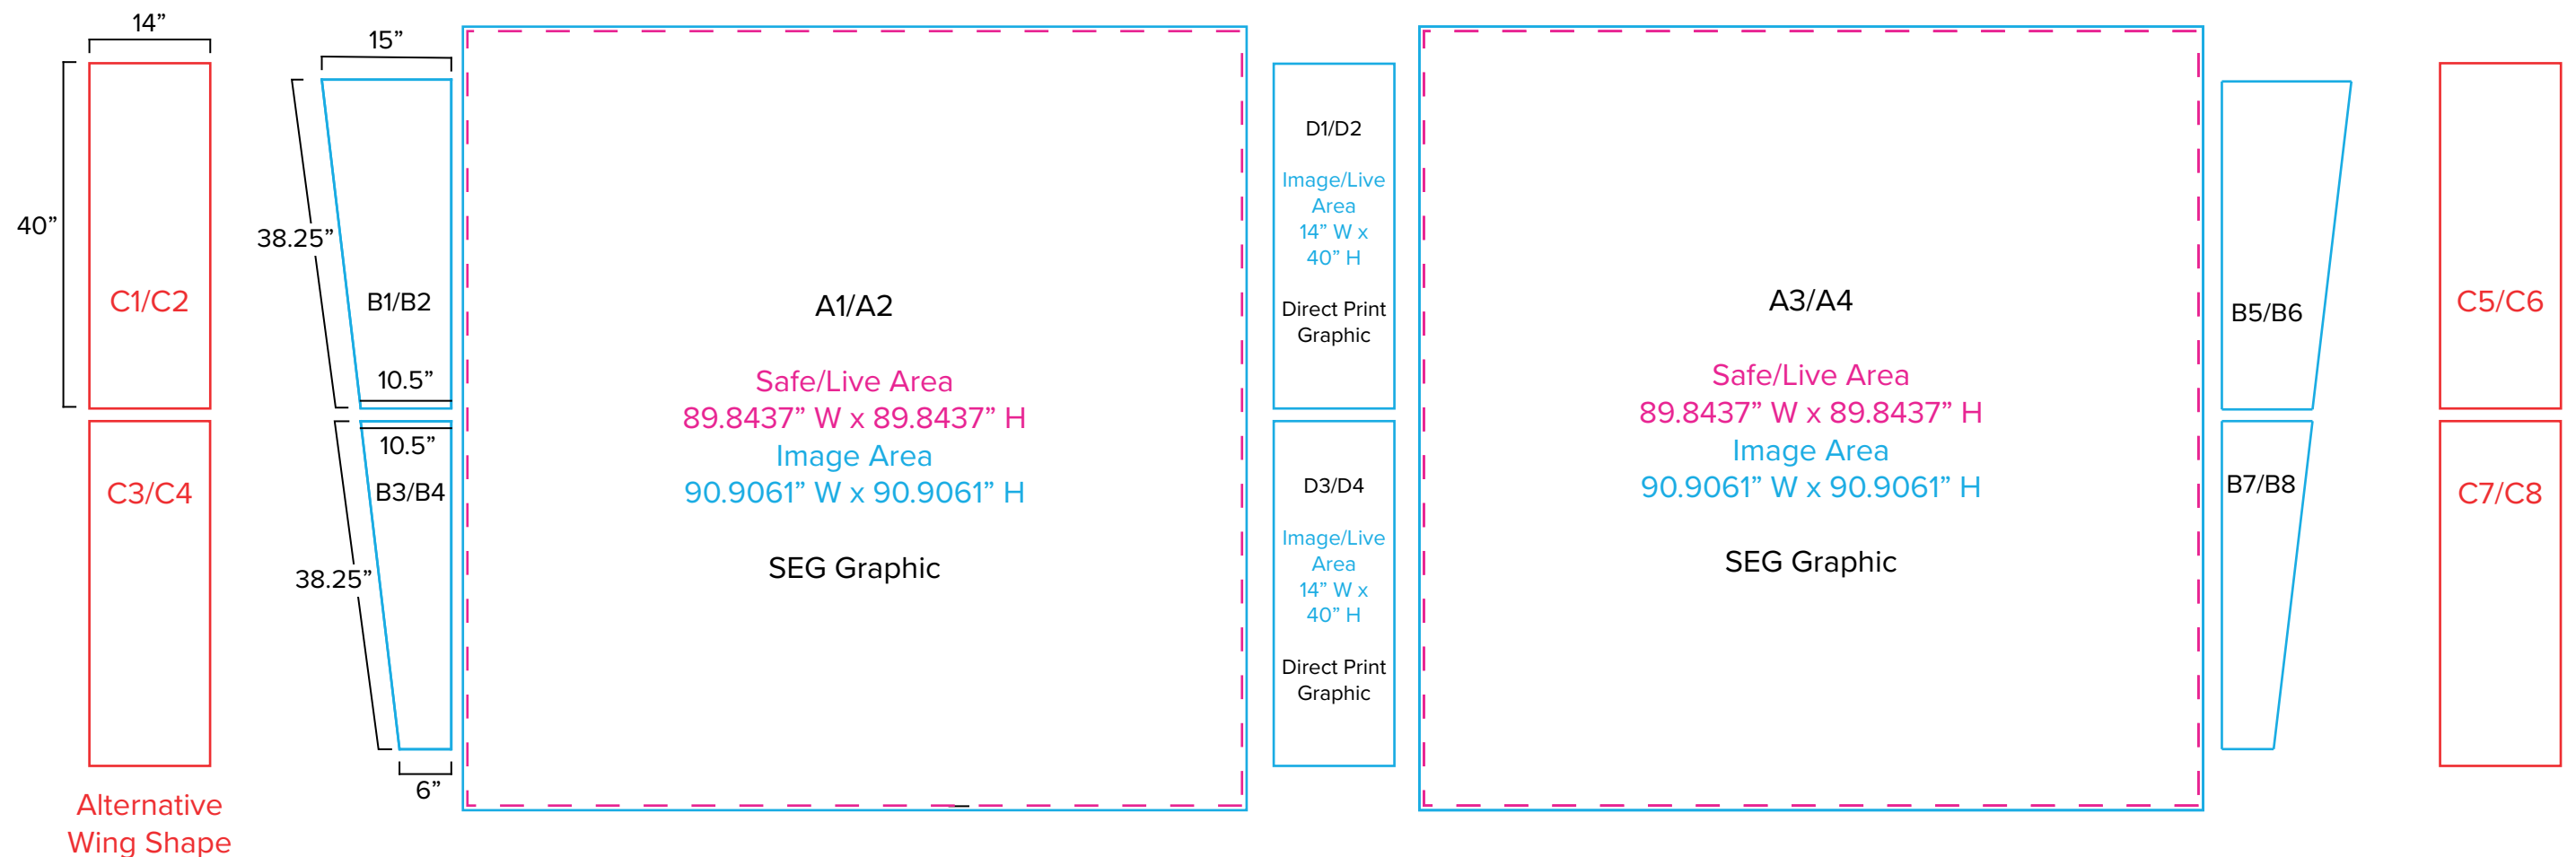

Graphic Template
 10 x 20 Inline Exhibit – Double-Sided
 SEG Graphics, Direct Print Wing Graphics

Side 1/Side 2

NOTE: All Raster Art (jpg, tiff,psd, png, etc.) must be at least 100 dpi at print size.
 Standard kits are often customized. Please check with Customer Service to ensure that this template matches your specific job.